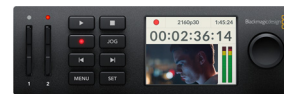

HyperDeck Studio Mini

HyperDeck Studio Mini is a portable broadcast quality deck that records ProRes onto commonly available SD cards. You get 6G-SDI for recording all formats up to 2160p30, dual SD card slots for non-stop recording, a built in LCD screen and familiar VTR style front panel controls, all in a design that can be used on a desktop or in $\frac{1}{3}$ of a standard rack space! HyperDeck Studio Mini also features 720p and 1080p 4:4:4 file support with fill and key outputs so it can be used as a source to provide broadcast graphics to live production switchers for downstream keying over live video!

£545

Connections

SDI Video Inputs

1

SDI Video Outputs

2

SDI Rates

270Mb, 1.5G-SDI, 3G-SDI, 6G-SDI

SDI Audio Outputs

16 channels embedded in SD and HD in QuickTime files.

HDMI Audio Inputs

None.

HDMI Audio Outputs

8 channels embedded in SD, HD and UHD in QuickTime files.

Reference Input

Tri-Sync or Black Burst.