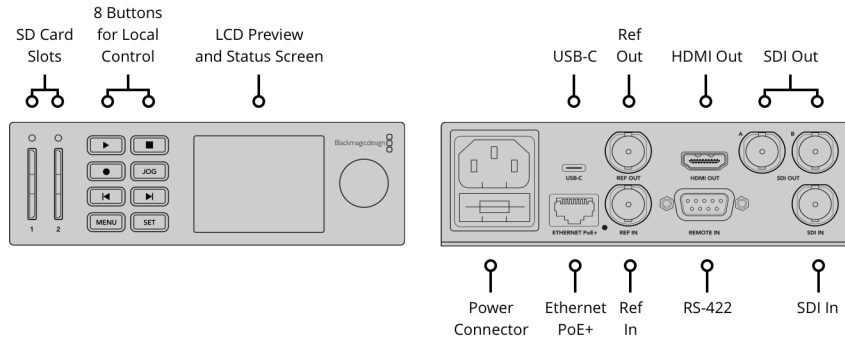

HyperDeck Studio Mini

HyperDeck Studio Mini is a portable broadcast quality deck that records ProRes onto commonly available SD cards. You get 6G-SDI for recording all formats up to 2160p30, dual SD card slots for non-stop recording, a built in LCD screen and familiar VTR style front panel controls, all in a design that can be used on a desktop or in $\frac{1}{3}$ of a standard rack space! HyperDeck Studio Mini also features 720p and 1080p 4:4:4 file support with fill and key outputs so it can be used as a source to provide broadcast graphics to live production switchers for downstream keying over live video!

SDI Audio Outputs

16 channels embedded in SD and HD in QuickTime files.

HDMI Audio Inputs

None.

HDMI Audio Outputs

8 channels embedded in SD, HD and UHD in QuickTime files.

Reference Input

Tri-Sync or Black Burst.

Reference Generator

Tri-Sync or Black Burst.

Computer Interface

1 x USB 2.0 type C for software updates and HyperDeck Utility software control.

Please refer to either the Manual or the Information Note at www.blackmagicdesign.com/support for compatible media.